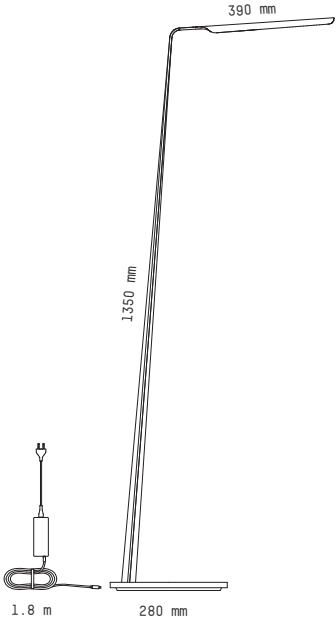

Swan floor

TECHNICAL SPECIFICATIONS / TECHNISCHE DATEN

Available colors and materials

Surface Finish Lacquer

Swan floor lx

Power Use	14W	Kelvin	2800 K
Voltage	100-240V 50/60 Hz	Lumen	1000 lm
Output	18-24V	CRI	85 Typ
Cord Length	1,8 m	Package Size	1450 x 380 x 520 mm
Suitable	EURO, UK, USA/Japan	Package Weight	7 kg