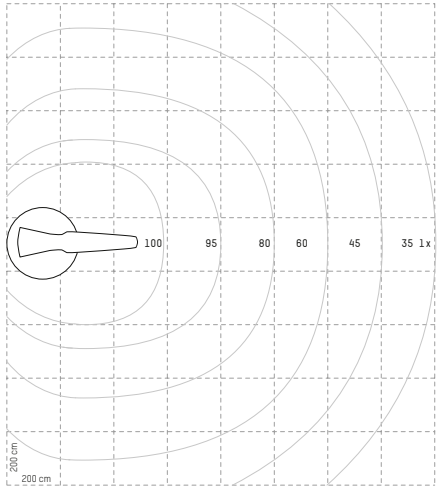

Swan floor

TECHNICAL SPECIFICATIONS / TECHNISCHE DATEN

Available colors and materials

Surface Finish Lacquer

Swan floor lx

Power Use	14W	Kelvin	2800 K
Voltage	100-240V 50/60 Hz	Lumen	1000 lm
Output	18-24V	CRI	85 Typ
Cord Length	1,8 m	Package Size	1450 x 380 x 520 mm
Suitable	EURO, UK, USA/Japan	Package Weight	7 kg