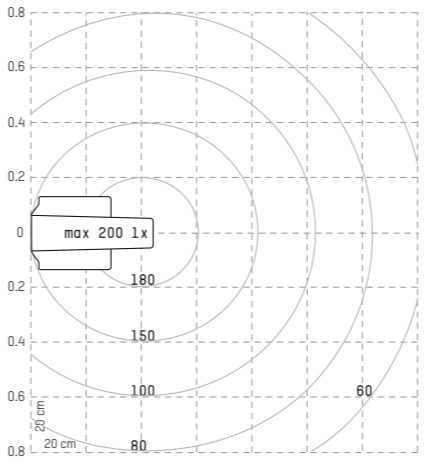

Led<sub>2</sub>

Collection 2015

**TECHNICAL SPECIFICATIONS / TECHNISCHE DATEN**

Available colors and materials

Surface Finish Lacquer

Led<sub>2</sub> lx

Measurements

Size	1200 x 420 x 260 mm	Kelvin	2700 K
Weight	5.2 kg	Lumen	700 lm
Thickness	10 mm	CRI	96
Power Use	13W	Package Size	1300 x 550 x 360 mm
Voltage	100-240V 50/60 Hz	Package Weight	10.5 kg
Output	18-24V		
Cord Length	1.8 m		
Suitable	EURO, UK, USA/Japan		