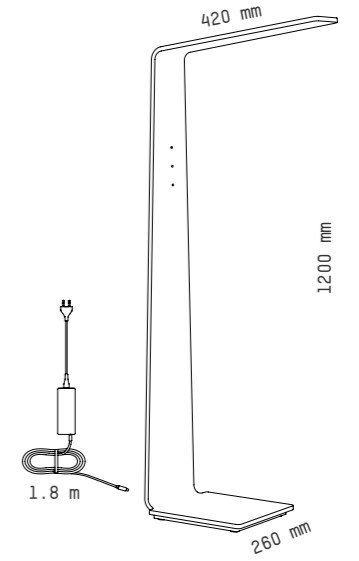

Led<sub>2</sub>

Collection 2015

**TECHNICAL SPECIFICATIONS / TECHNISCHE DATEN**

Available colors and materials

Surface Finish Lacquer

Led<sub>2</sub> lx

Measurements

Size	1200 x 420 x 260 mm	Kelvin	2700 K
Weight	5.2 kg	Lumen	700 lm
Thickness	10 mm	CRI	96
Power Use	13W	Package Size	1300 x 550 x 360 mm
Voltage	100-240V 50/60 Hz	Package Weight	10.5 kg
Output	18-24V		
Cord Length	1.8 m		
Suitable	EURO, UK, USA/Japan		

INDOOR USE ONLY      NON-USER REPLACEABLE LIGHT SOURCE      IP20      CE     

TUATO