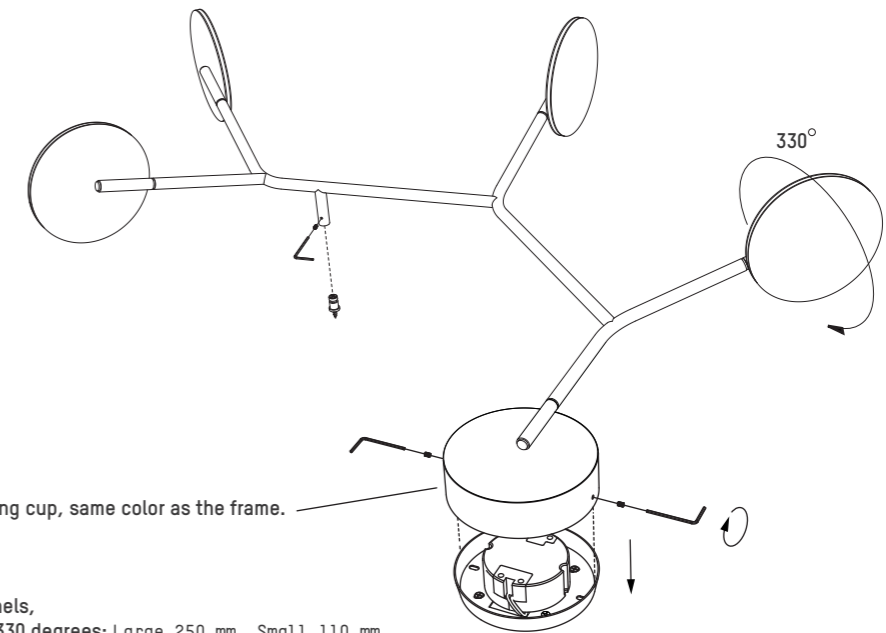

The striking Ballon Wall 5 is available in three highly-adjustable options, catering for highly individual needs in lighting and aesthetics.

Der auffällige Ballon 5 ist erhältlich in drei verstellbaren Optionen, die individuelle Wünsche in Beleuchtung und Ästhetik erfüllen.

**Ballon** wall 5

Ballon wall 5

TECHNICAL SPECIFICATIONS / TECHNISCHE DATEN

Frame and 110 mm panel colors

250 mm panel colors and materials

Wood Surface Finish: Lacquer

Drivers / Built-in

500 mA	non dimmable (standard)	LET
--------	-------------------------	-----

Drivers / External

500 mA	DALI, PUSH DIM	LCM25DA
	0-10V / PWM	LCM25
	CASAMBI DIM	CAS

Rated Power	18 W	Kelvin	3000 K (standard)
Voltage	220-240V 50/60 Hz, UL model 110-295V	Lumen	800 lm
Output	36 V 500 mA	CRI	85 Typ
Cord Length	External driver cable length, Standard 3 m,	Package Size	920-800 x 720x 200 mm
Frame color	Black RAL 9005 fine efekt, White RAL 9003 fine efekt	Package Weight	2,5 kg